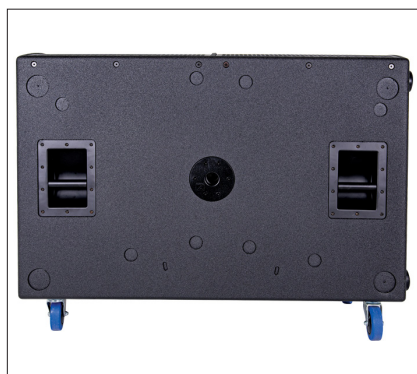

SA218S

2 x 18-INCH POWERED SUBWOOFER

Overview

The Synergy Array Series expands with the SA218S, the most powerful dual 18-inch subwoofer available. Designed for the most discerning ear for bass, the SA218S can be combined directly with an SA153 or SA102 as an independent system or in combination with the SA153 and SA315S setup as a 5-way system. Powered by a standard 15amp wall socket, the SA218S boasts 12,000 watts, the maximum output with this amount of power.

The SA218S is voiced for all live and DJ music and excels where high output and deep bass extension is a must. In step with all Synergy products, the SA218S is no-compromise subwoofer, using the best 18" woofer available, the best driver-specific amplification, and optimized DSP settings.

Features

- 12,000 Watts (Peak) 6000 Watts (Program)
- 2 x 18-inch woofers with 4.5-inch voice coils
- Bass reflex design
- Measured MAX SPL (C-Weighted, Max Hold): 130.6dB continuous, 142.6dB peak
- Made in Canada