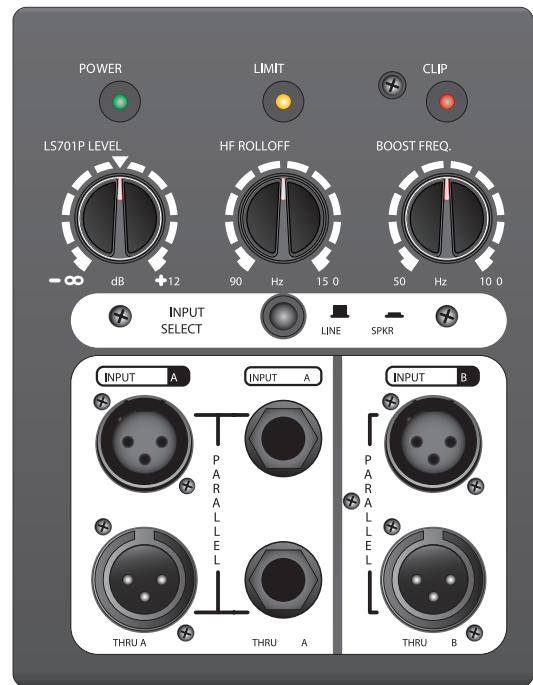

The élite LS701P is a low profile, compact high-output, powered subwoofer with two 10-inch cast-frame speakers and a built-in 1200 Watt (Peak) power amplifier.

The precisely tuned band-pass enclosure of the LS701P provides rock-solid low frequency output previously available only from much larger cabinets. In fact, the unique combination of high-excursion woofers, electronic control and proprietary, series-loaded box design results in higher acoustic output than many single 18" enclosures which are 30-50% larger!

LS701P - Black Ozite (Carpet) Finish

LS701PB - Black Ultrathane (Paint) Finish

Features

- Integrated 1200 Watt Amplifier (Peak - 720 Watts Program)
- 2 x 10-inch Woofers
- Max SPL 138dB Peak (131dB Continuous)
- 45Hz - 125Hz Frequency Response
- Paralleled 1/4-inch Selectable Line or Speaker Level Inputs
- Excursion, Peak and Thermal Woofer Protection
- Integrated All Metal Speaker Pole Mount Adaptor
- Solid 5/8-inch (15mm) Birch Plywood Construction
- Made in Canada