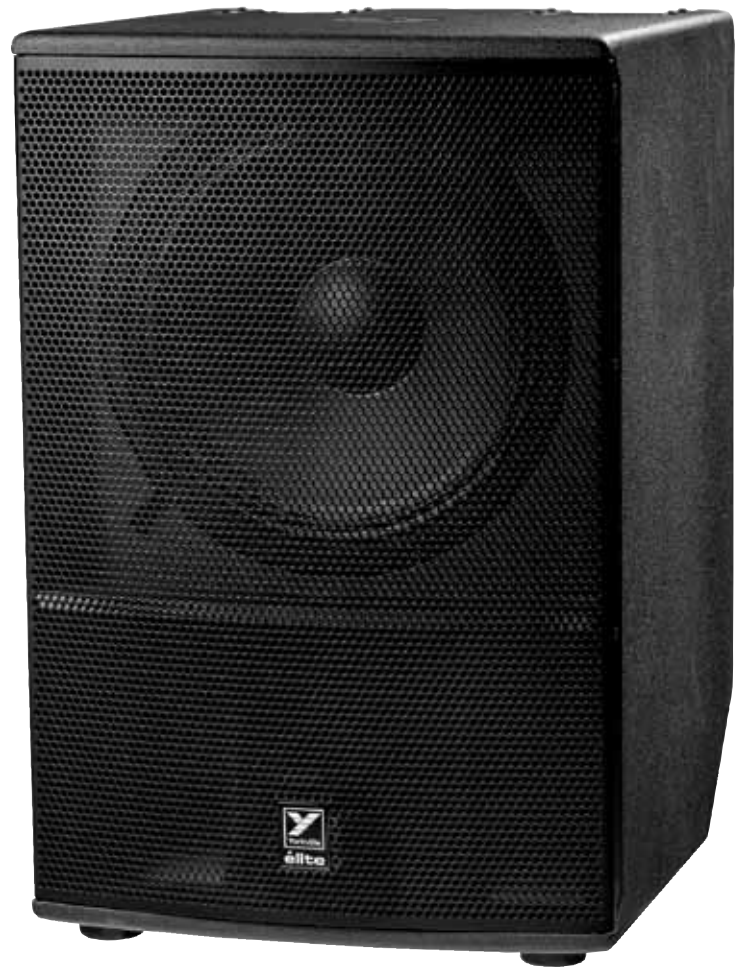

élite

ES18P

Overview

The ES18P is a modern-day update of our flagship 'giant killer', the LS801P. The cabinet dimensions have been altered to offer better mobility, but the punch is still there. We've also added a little-brother to the family, by scaling down the 18" subwoofer design into a 15" platform. The ES15P design dials up the watts and incorporates a custom engineered 15" woofer to produce an astonishing amount of low end output in a 15" subwoofer:

Specifications

System Type	Rear Horn Loaded Subwoofer
Active or Passive	Active
Program Power (Watts)	1600 Watts (3200 Watts Peak)
Max SPL (dB)	140dB Peak (134dB Continuous)
Frequency Response	43 - 150 (Hz +/- 3dB)
LF Driver(s)	18-inch Cast Frame Woofer w/4-inch Voicecoil
Power Consumption (typ/max)	120V (4A / 4.5A), 230V (2A / 2.3A)
In / Out Connections	1 x XLR Input 1 x XLR Mono Blend Input 1 x 1/4-inch Link Input 1 x 1/4-inch Link Output 1 x XLR Link Output
Level Controls	Master
LED Indicators	Power, Activity, Protection (Clip, X-Max, Temp) &
Other Controls / Features	Active Controls: Mode - 1 Punchy, 2 Smooth, 3 Deep
High Frequency Roll-off	- 80Hz to 150 Hz
Bar Handles	2 x top, 2 x bottom
Pole Mount Adapter	1 (Top) (1 3/8"-3.5cm)
Enclosure Materials	15mm (5/8inch) 11-ply Russian Birch
Covering / Finish	Black Ultrathane Paint
Dimensions (DWH xbackW)	24.1 x 22.84 x 34.65 (, inches)
Dimensions (DWH xbackW)	61 x 58 x 88 (cm)
Weight	137lbs 62kg